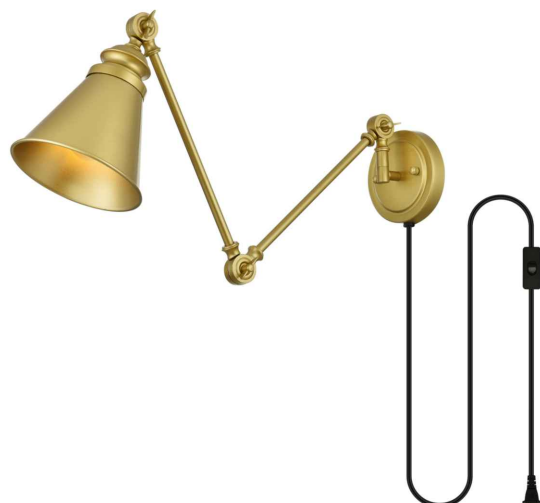

## Vesa COLLECTION

Vesa 1-Light Black Wall lamp

Black  
Item No:LD7328W6BLK

Chrome  
Item No:LD7328W6CH

Brass  
Item No:LD7328W6BRA

Available Finishes

### Dimensions

Canopy Size(in)	D4.7"*H1"
Width	5.9"
Extension	15.7"
Height	17.7"
Maximum Height	N/A

### Specifications

Finish	3 Finishes
Material	Metal
Crystal Color	N/A
Type	Wall lamp
Hanging Device	N/A
Voltage	110-125V
Dimmable	Yes
Warranty	1Year Limited
Shipment Type	Small Parcel